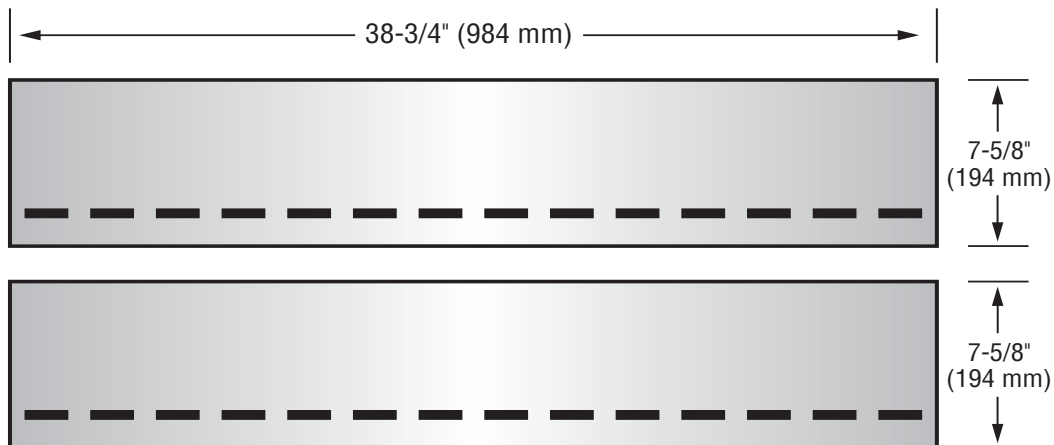

Separate to make 36 Swiftstart starter shingles

CertainTeed Corporation, 20 Moores Road, Malvern, PA 19355 / Professional Phone: 800-233-8990 / www.certainteed.com