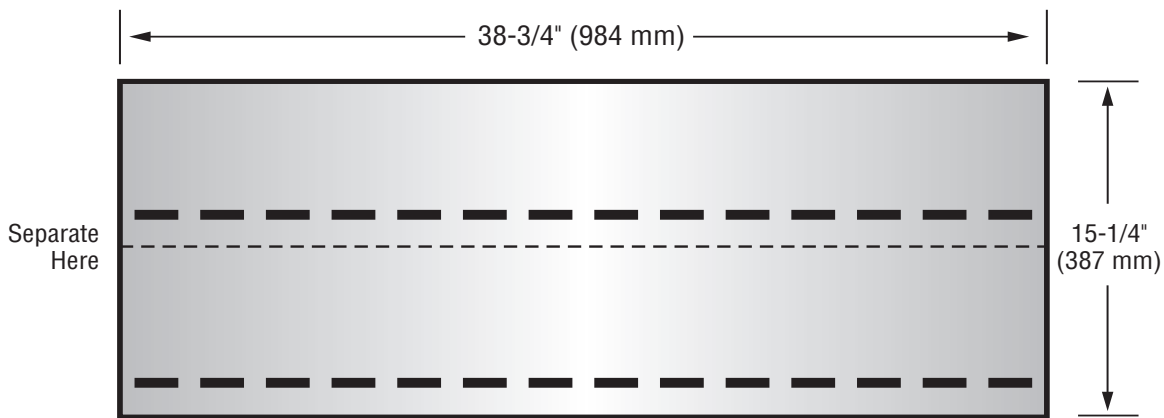

CertainTeed
swiftstart

Start off on the right shingle

CertainTeed Swiftstart metric starter shingle is designed specifically for use with CertainTeed Landmark™ Series shingles. Rather than cutting expensive field shingles to use as starters, you can save time and money by starting with Swiftstart.

- Reduced installation time, so jobs are finished faster
- Works with all metric shingles that are similar to Landmark
- Upgraded wind warranties available on Landmark Series when SwiftStart is installed along the roof eaves and rakes. Landmark to 110 mph; Landmark Plus, Landmark Premium and Landmark TL to 130 mph. See warranty for details and limitations.
- Code-compliant, meets min. 2" headlap requirement for metric shingles; many competing products do not
- Precision sealant for proper sealing at the eaves
- Each 18-piece bundle covers 116 linear ft.

18 two-piece units